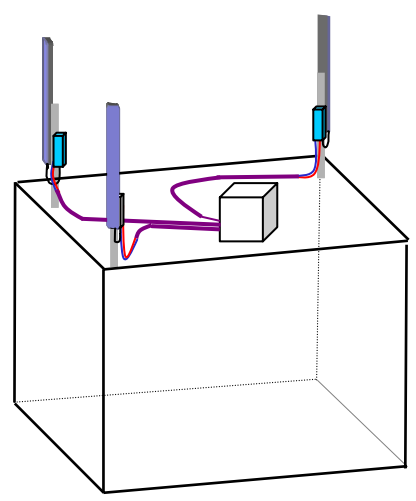

Tower Application

BBU in bottom shelter

Rooftop Application

BBU in roof top shelter

Features and Benefits

Features	Benefits
<ul style="list-style-type: none"> ● Aluminum corrugated armor with outstanding bending characteristics 	<ul style="list-style-type: none"> ● Minimizes installation time and enables mechanical protection and shielding as well as the ability to ground the system
<ul style="list-style-type: none"> ● Installation of stripped fiber optic cable pairs directly to the RRH (individual UV-protection jacket) 	<ul style="list-style-type: none"> ● Reduces capital expenditures (CAPEX) and wind load by eliminating need for interconnection or split-up boxes
<ul style="list-style-type: none"> ● Accessories common with RFS standard 7/8" and 1/2" feeder cables (grounding kits, hanger kits and wallglants) 	<ul style="list-style-type: none"> ● Reduces inventory requirements and simplifies installation logistics
<ul style="list-style-type: none"> ● Optical fibers with power cables hosted in one single corrugated conductor 	<ul style="list-style-type: none"> ● Saves CAPEX by standardizing RRH cable installation and reducing workforce requirements
<ul style="list-style-type: none"> ● Outer conductor grounding 	<ul style="list-style-type: none"> ● Eliminates usual grounding cable and saves installation costs
<ul style="list-style-type: none"> ● Robust cabling 	<ul style="list-style-type: none"> ● Eliminates need for expensive cable trays and ducts
<ul style="list-style-type: none"> ● Light weight (aluminum) solution and compact design 	<ul style="list-style-type: none"> ● Decreases tower load
<ul style="list-style-type: none"> ● Outdoor PolyEthylene jacket 	<ul style="list-style-type: none"> ● Ensures long-lasting cable protection
<ul style="list-style-type: none"> ● Bulk delivery and factory pre-terminated options available 	<ul style="list-style-type: none"> ● Provides the ability to choose the right approach for each deployment scenario