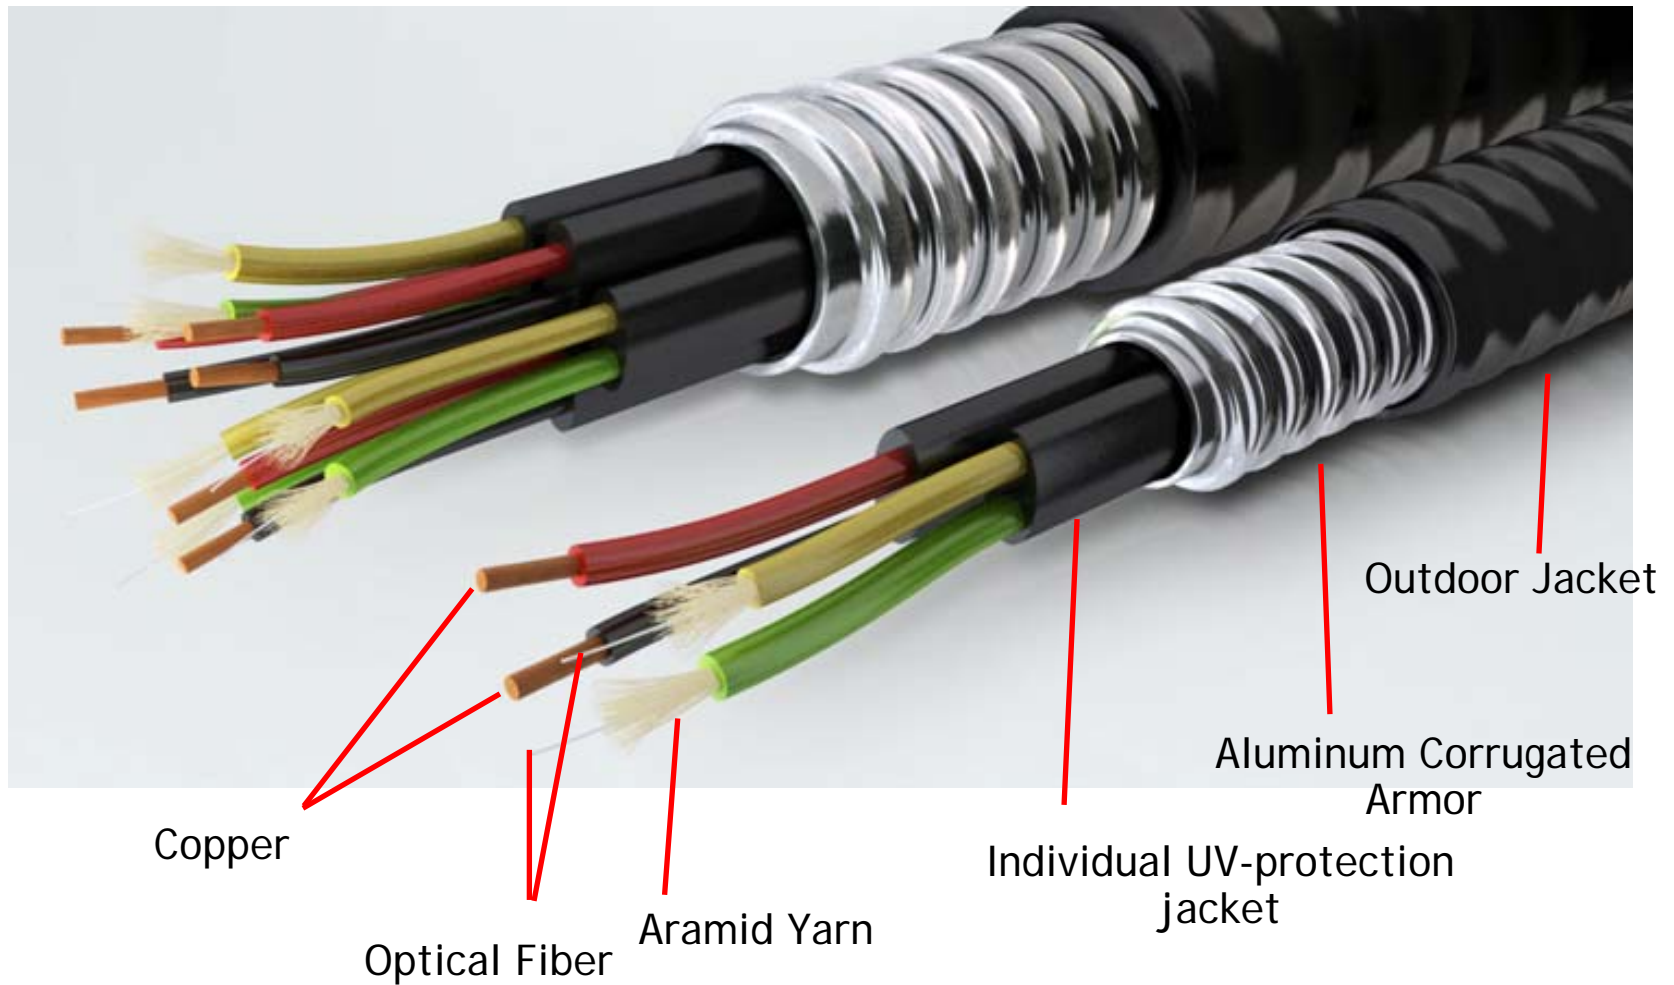

Construction